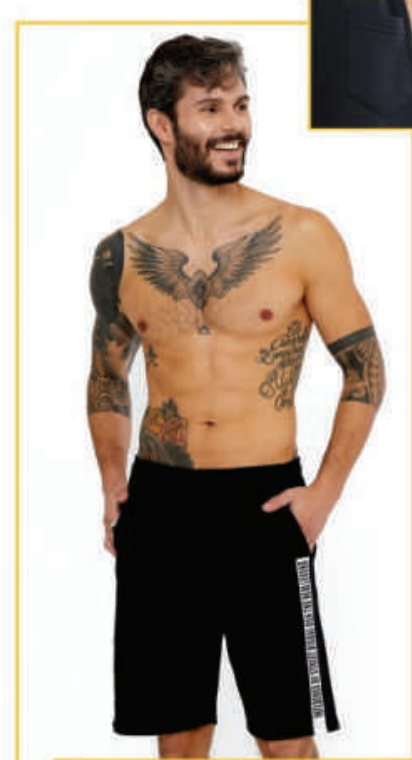

REF. 0408104002 (1199)

BERMUDA INFLUENCE OF STREET
1/2 MALHA 100% CO
TAMANHOS P-M-G-GG
PRETO MILITAR

BOLSO COSTAS